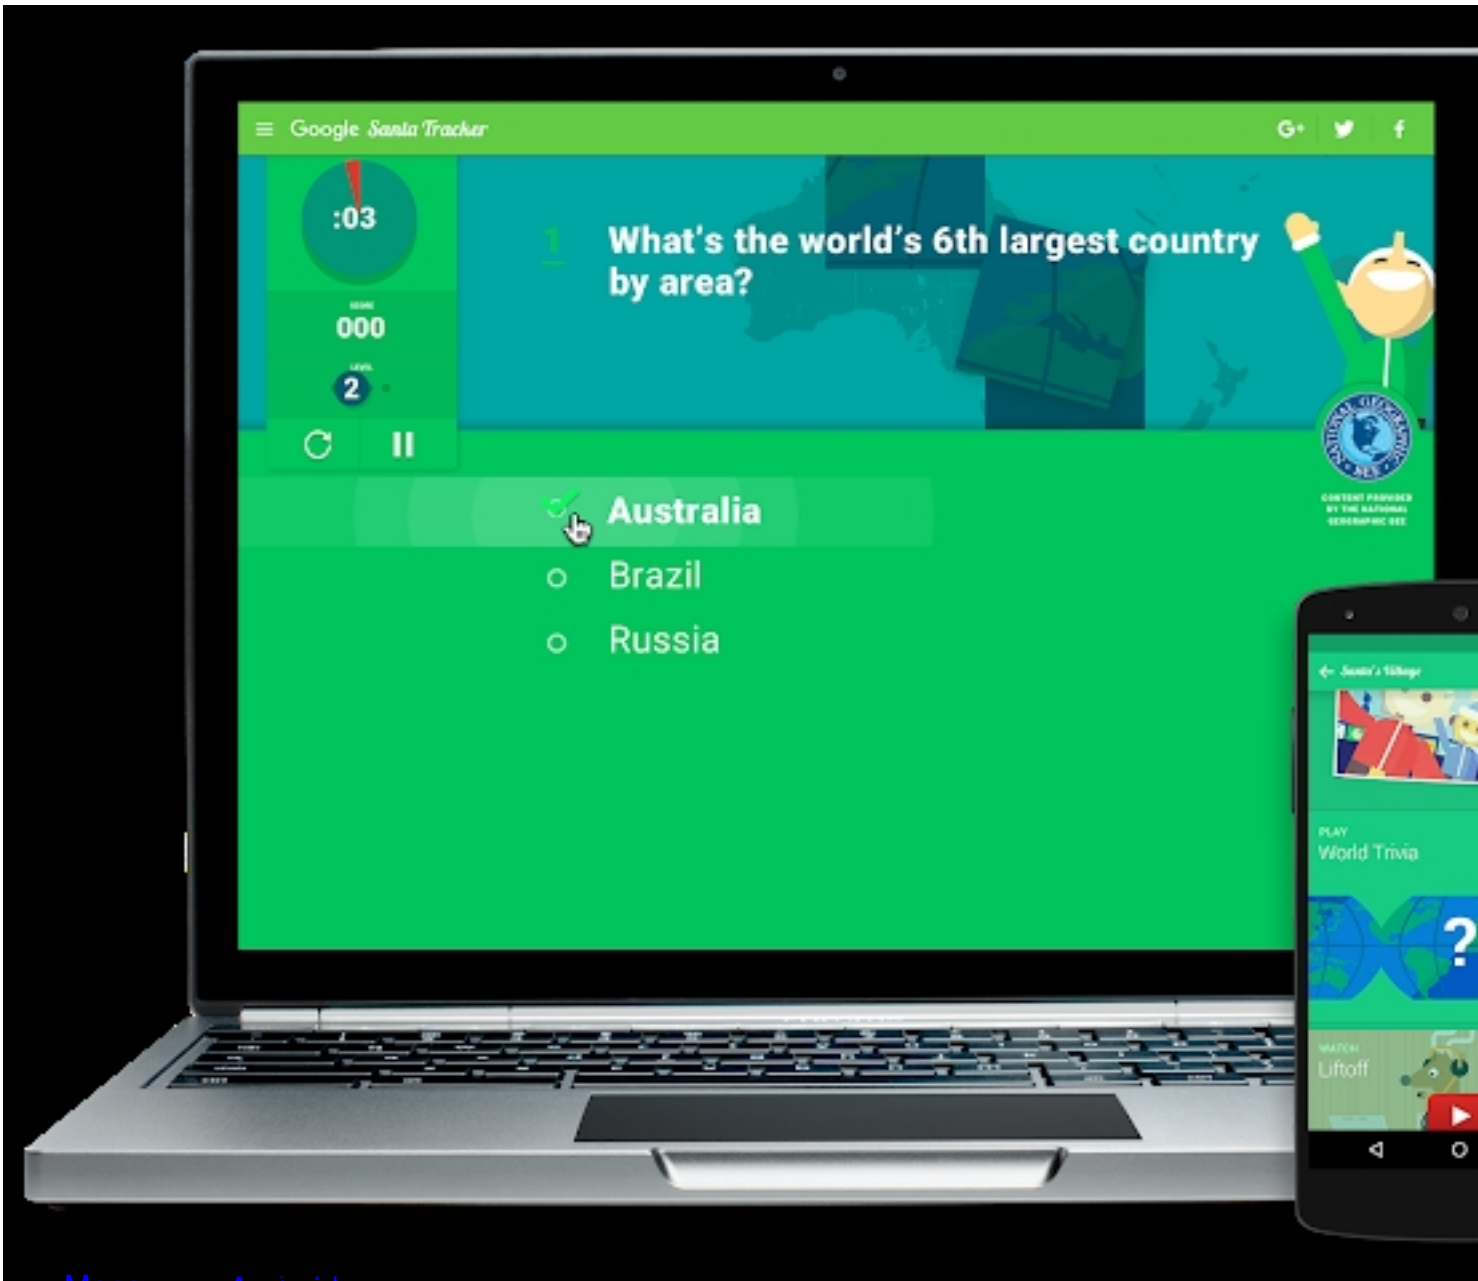

'Tis the night before Christmas, at our northernmost pole  
And all through Santa's [Village](#) it's almost time to roll.  
The elves have been working hard for this night  
Santa's village is abuzz— [tonight's the big flight](#) !  
Google's [Santa Tracker](#) launches today—  
And it's time to follow the jolly man's sleigh.  
He's off on his trip 'round the world  
Delivering toys to all good boys and girls.

You've got a front-row seat to the show  
Just fire up Google Maps to see where he goes.  
Thanks to the elves' precisely [coded route](#)  
Santa and his reindeer will fly swiftly—look out!

dragging, and clicking the [code blocks](#) to make them run.