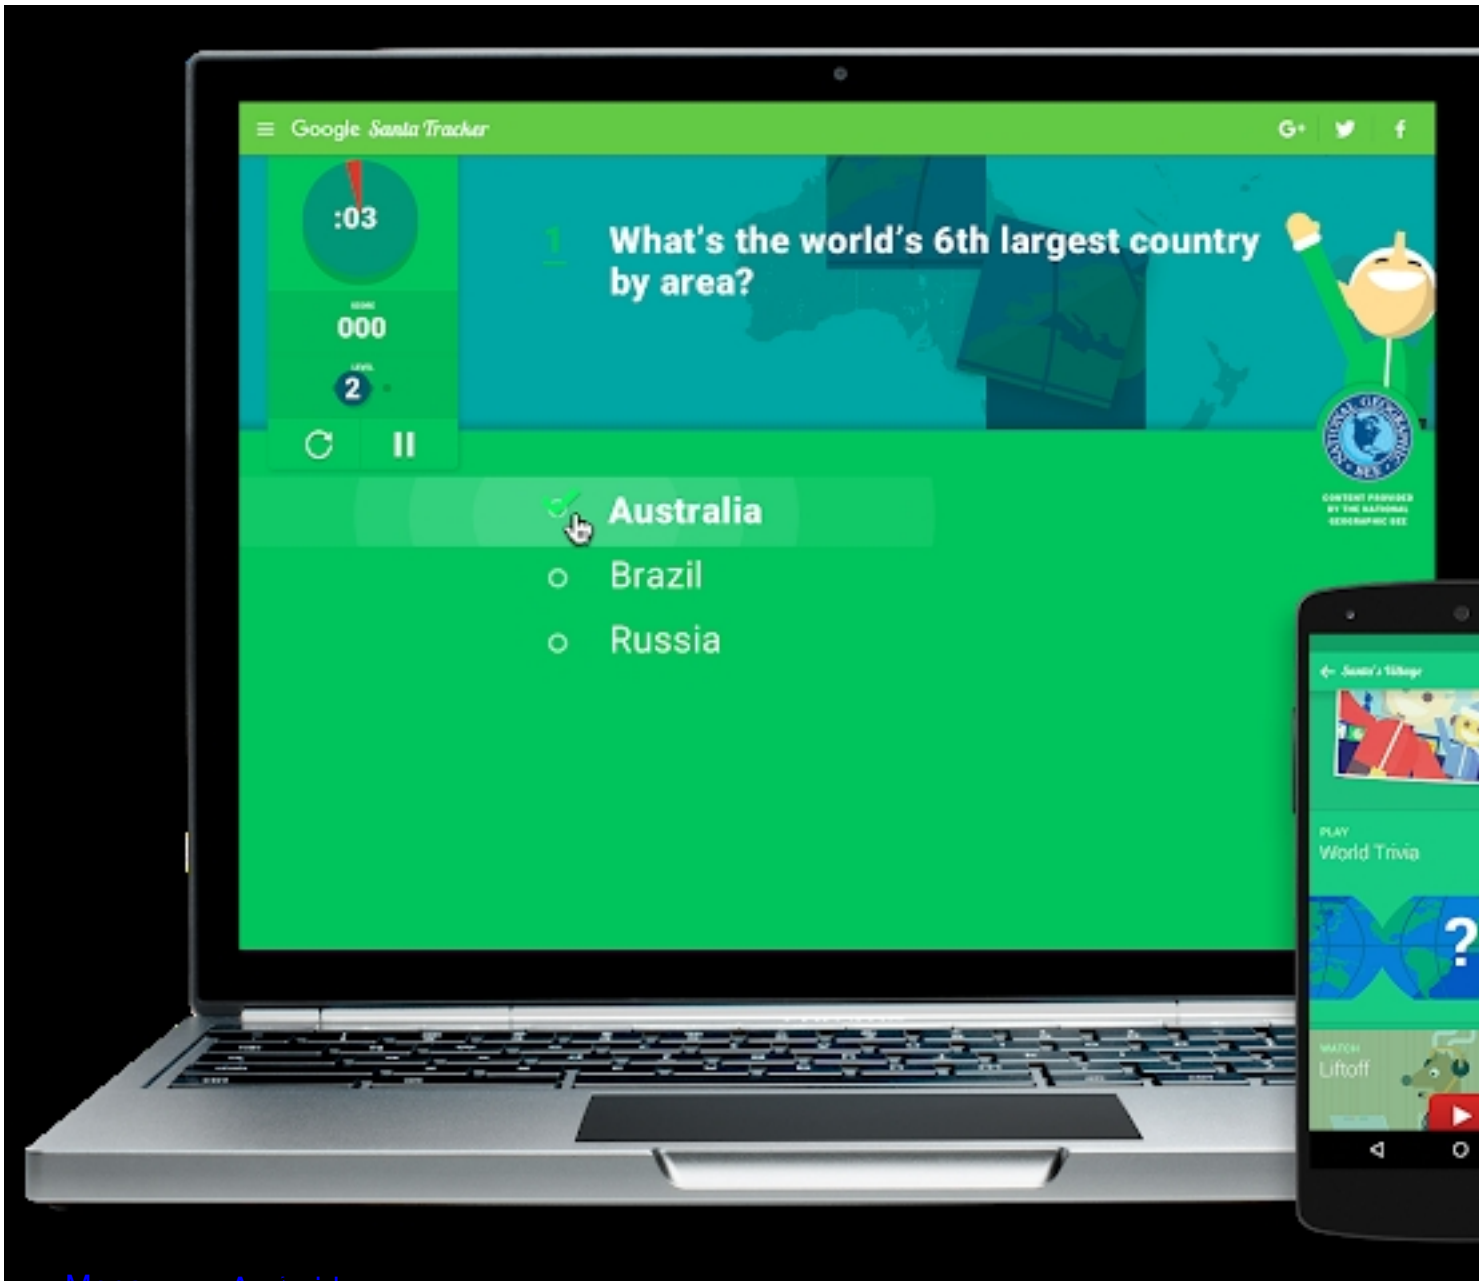

'Tis the night before Christmas, at our northernmost pole
And all through Santa's [Village](#) it's almost time to roll.
The elves have been working hard for this night
Santa's village is abuzz— [tonight's the big flight](#) !
Google's [Santa Tracker](#) launches today—
And it's time to follow the jolly man's sleigh.
He's off on his trip 'round the world
Delivering toys to all good boys and girls.

You've got a front-row seat to the show
Just fire up Google Maps to see where he goes.
Thanks to the elves' precisely [coded route](#)
Santa and his reindeer will fly swiftly—look out!

dragging, and making the Santa Tracker character run.