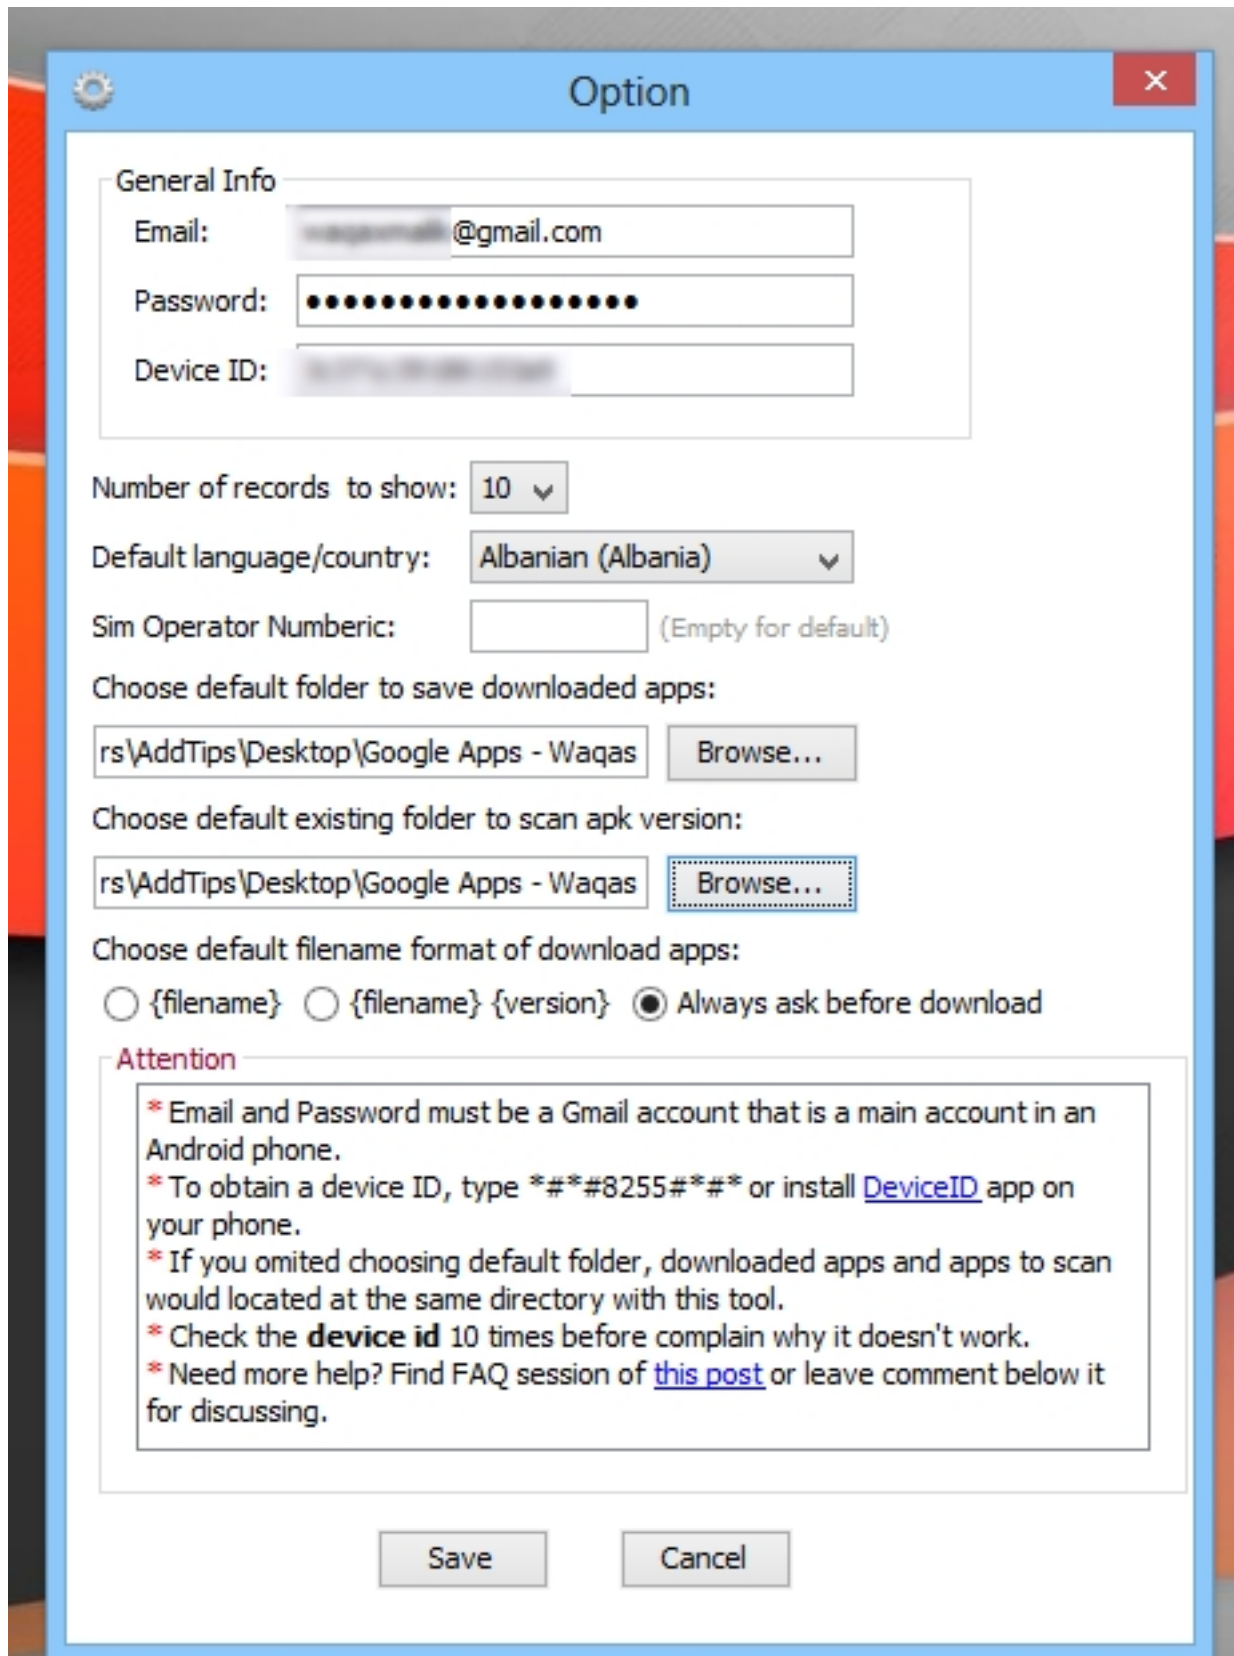

Back in February 2012, we reviewed a Google Chrome extension that lets you [download APK files of Android apps from Google Play](#) directly to your PC, to be able to manually sideload them to your device. This method helps you grab any app that you are otherwise having problems installing to your device due to regional restrictions. Though that extension required some tinkering after Chrome's latest updates, and stopped working for some altogether. Today, we're bringing you a Windows app called **Real APK Leecher** that provides a more convenient way to download Android applications to your PC by similarly using your Google account associated with your device.

To get started, you first need to find your Device ID. Simply enter `*##8255##` into your phone dialer, you'll be shown your device ID (as 'aid') in GTalk Service Monitor. As another option, you can also use an Android app called [Device ID](#) that quickly reveals the ID to you without any extra jargon.