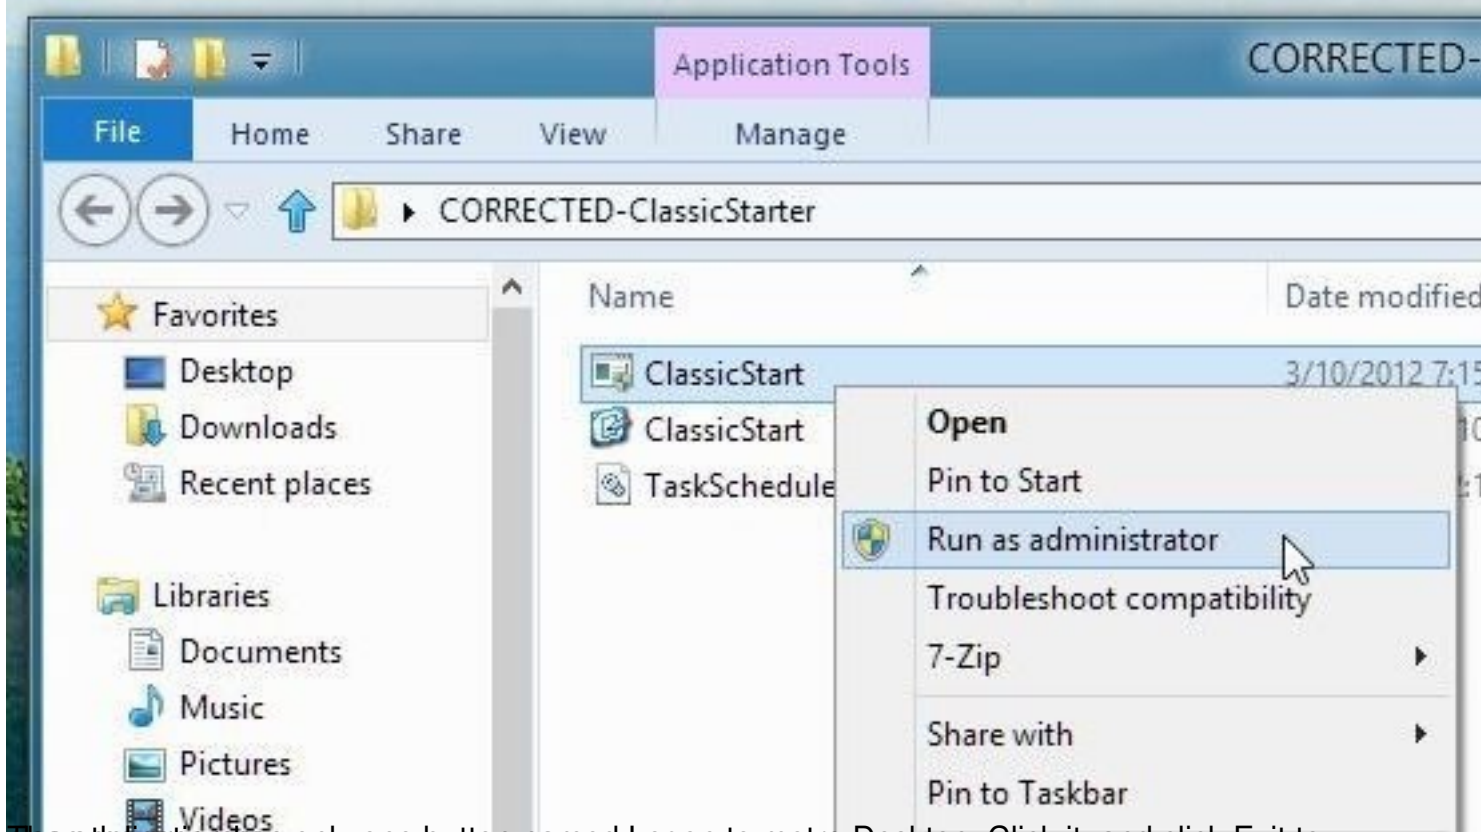

With Windows 8, Microsoft has let go of the iconic Start Orb and replaced the Start Menu with Start Screen. Now, instead of clicking the start orb to access installed software, users have to use the Start Screen and search for the items stored in their computer. It would be safe to say that Windows has seen, effectively, a replacement of the Desktop with the Metro Start Screen, and now Desktop is also just another app. By default, there is no option to make Windows 8 go to the Desktop app when the computer starts. Previously, [we have covered](#) a couple of ways that allow you to skip the Start Screen and go directly to the Desktop; however, since both methods work using the Show Desktop shortcut in Windows, the Start Screen does come on for some time before going to the Desktop. Today, we have an application that does not let the Start Screen appear at all during startup, and the system goes directly to Desktop. In this post, we will explain how to use the tool in Windows 8.

The Start Screen lists all the apps installed on the computer, each with its own Tile that can be used to start the program. Some apps, including the Desktop, are installed by default, and can be seen as Tiles on the Start Screen.

Download the Classic Starter Tool and install it on the Desktop in order to skip the downloaded Classic

Close the program as only one button named Logon to metro Desktop. Click it, and click Exit to

[How To Skip Windows 8 Start Screen &#38; Go Directly To Desktop On System Startup](#) appeared first on [AddictiveTIPS](#).  
Related Articles: