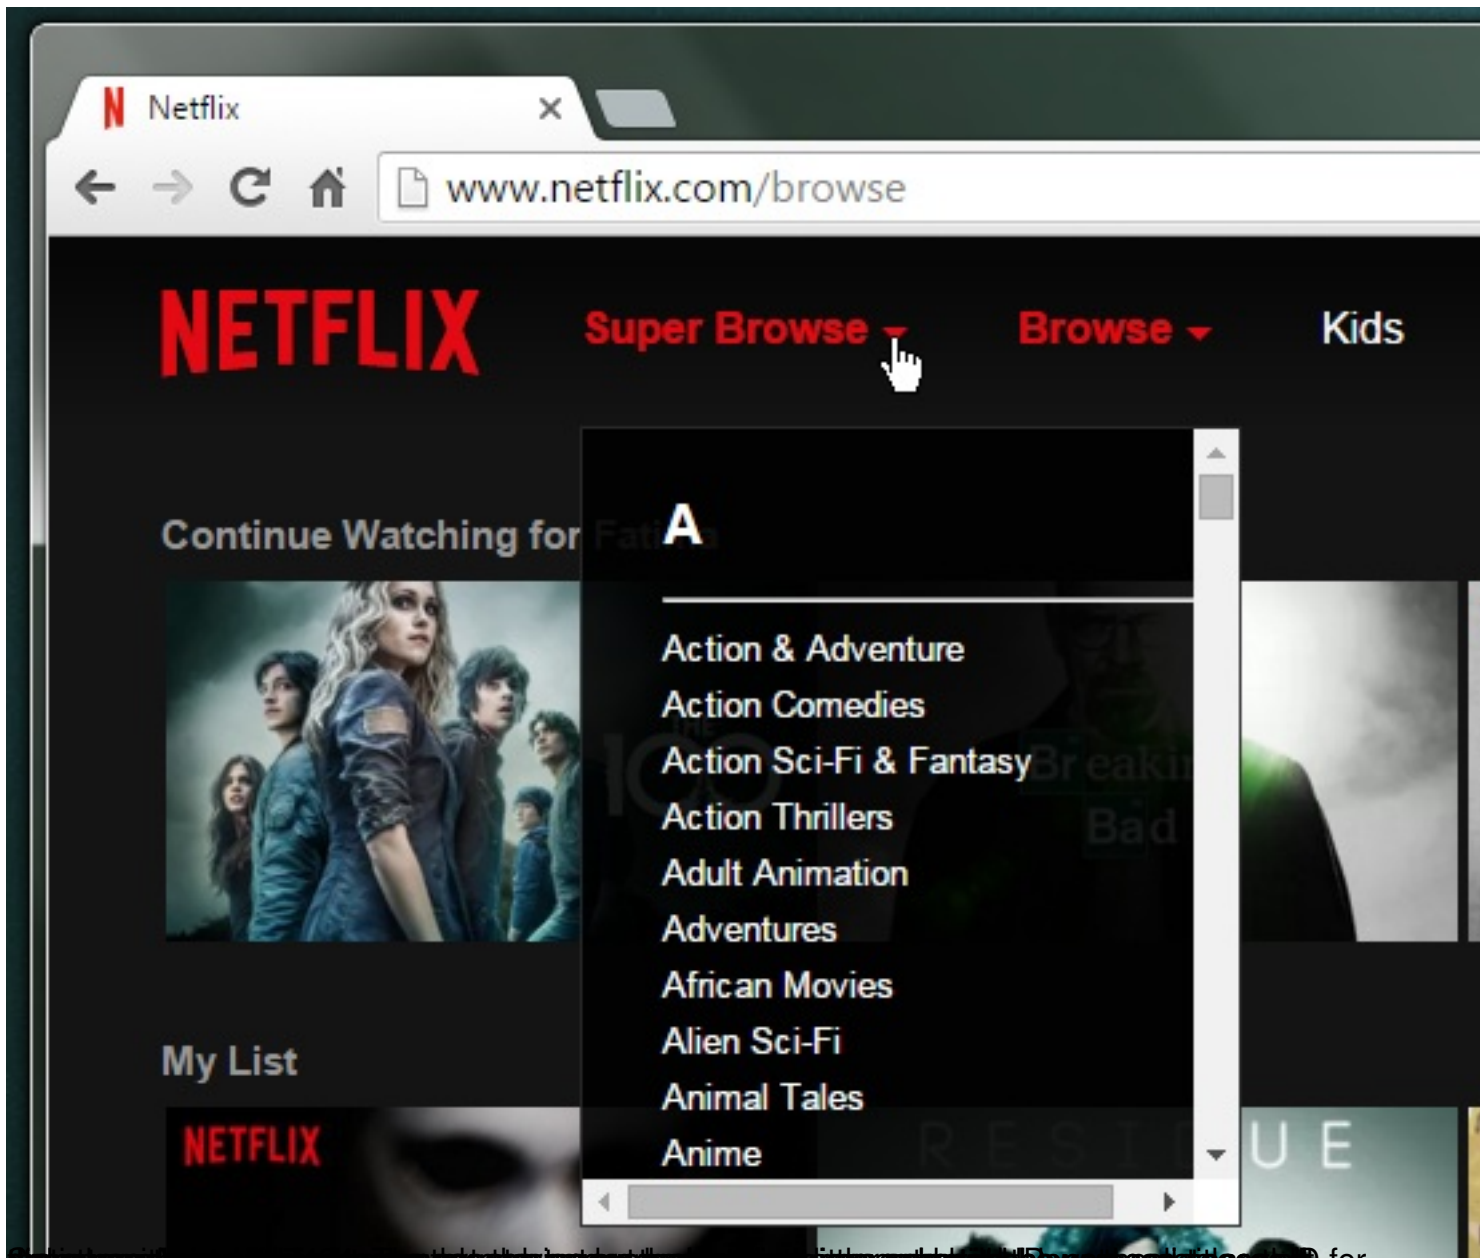

Netflix has more content than immediately meets the eye. If you open the 'Browse' drop-down you see a rather limited choice and some truly odd genres listed under it. For anyone new to Netflix, and given its recent expansion there's probably a lot of us, Netflix has what are called 'hidden categories'. These categories aren't directly accessible from the 'Browse' drop-down but they offer a genre classified look at Netflix's lineup. **Netflix Super Browse** is a Chrome extension that lets you access the hidden categories as easily as you can the default ones.

Install Netflix Super Browse and refresh Netflix. Next to the 'Browse' drop-down you will see a new Super Browse drop-down. If you don't see it right away, refresh the page a few more times (the extension is still in Beta). The drop-down reveals an alphabetical list of all the genres Netflix has shows and movies for.