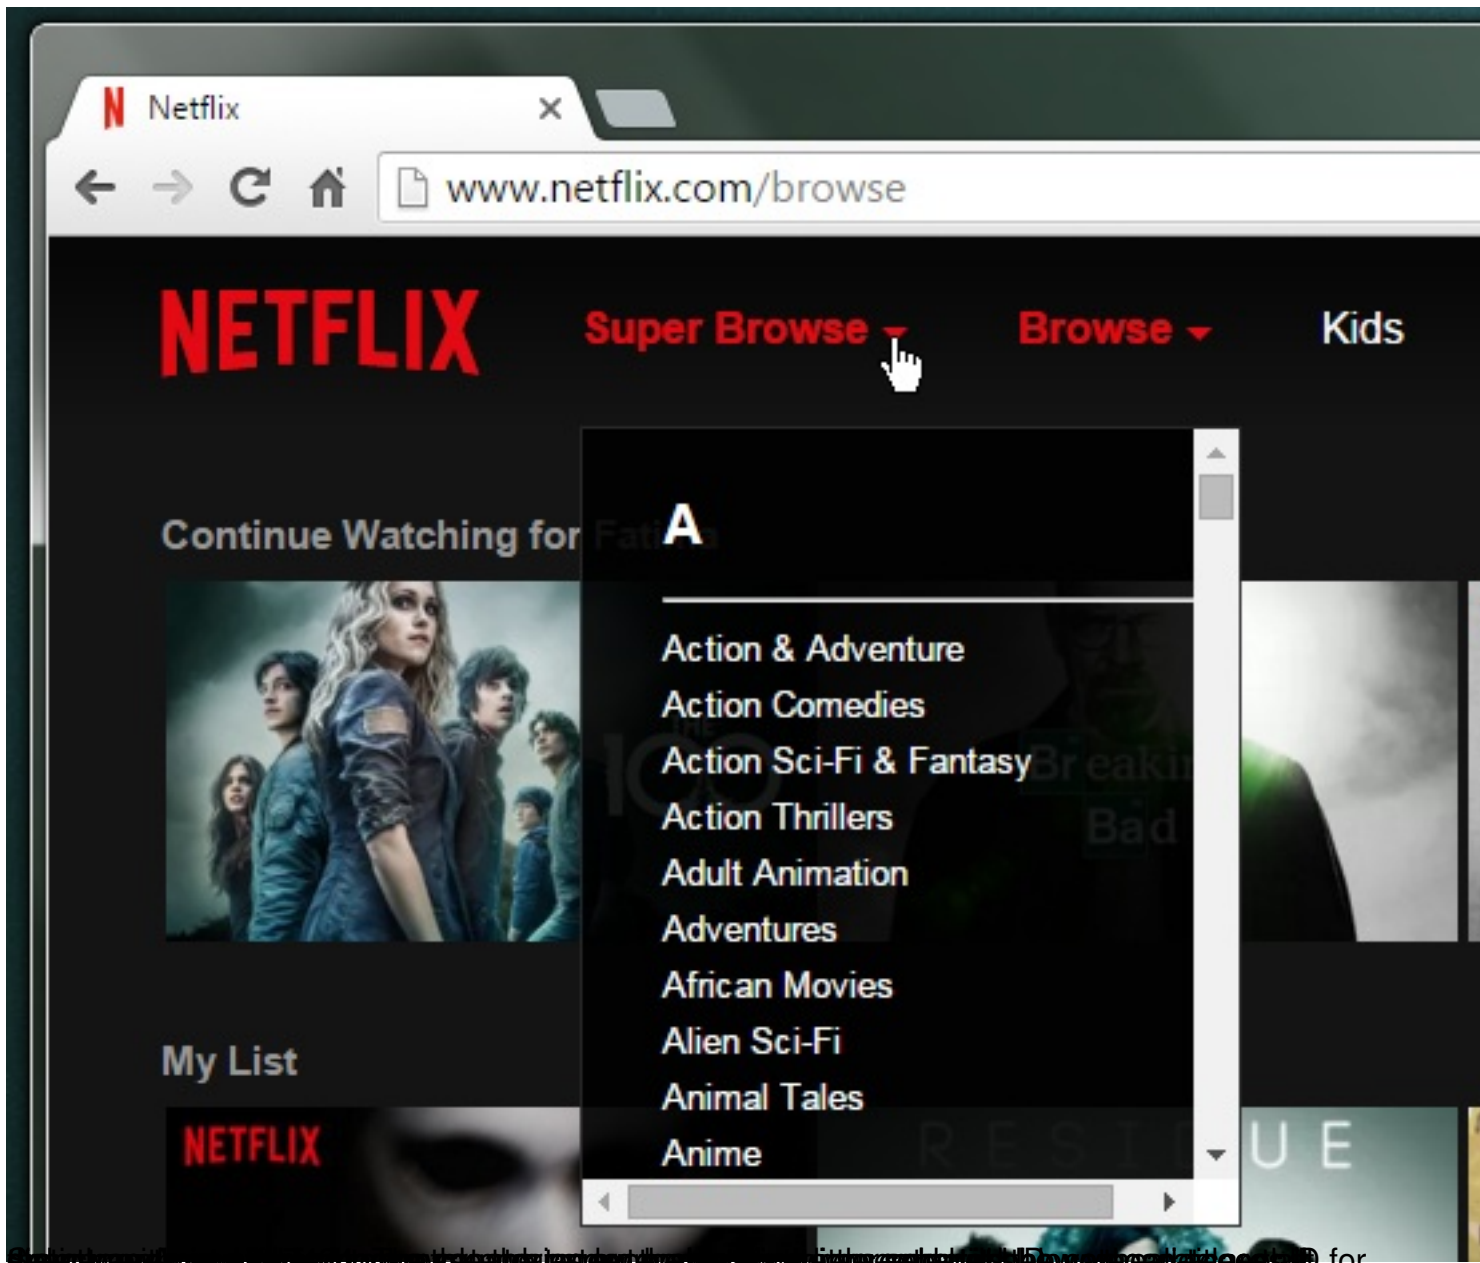

Netflix has more content than immediately meets the eye. If you open the 'Browse' drop-down you see a rather limited choice and some truly odd genres listed under it. For anyone new to Netflix, and given its recent expansion there's probably a lot of us, Netflix has what are called 'hidden categories'. These categories aren't directly accessible from the 'Browse' drop-down but they offer a genre classified look at Netflix's lineup. **Netflix Super Browse** is a Chrome extension that lets you access the hidden categories as easily as you can the default ones.

Install Netflix Super Browse and refresh Netflix. Next to the 'Browse' drop-down you will see a new Super Browse drop-down. If you don't see it right away, refresh the page a few more times (the extension is still in Beta). The drop-down reveals an alphabetical list of all the genres Netflix has shows and movies for.

Every page on the site has a search bar in the top right corner. You can also use the search bar to find specific titles or genres.