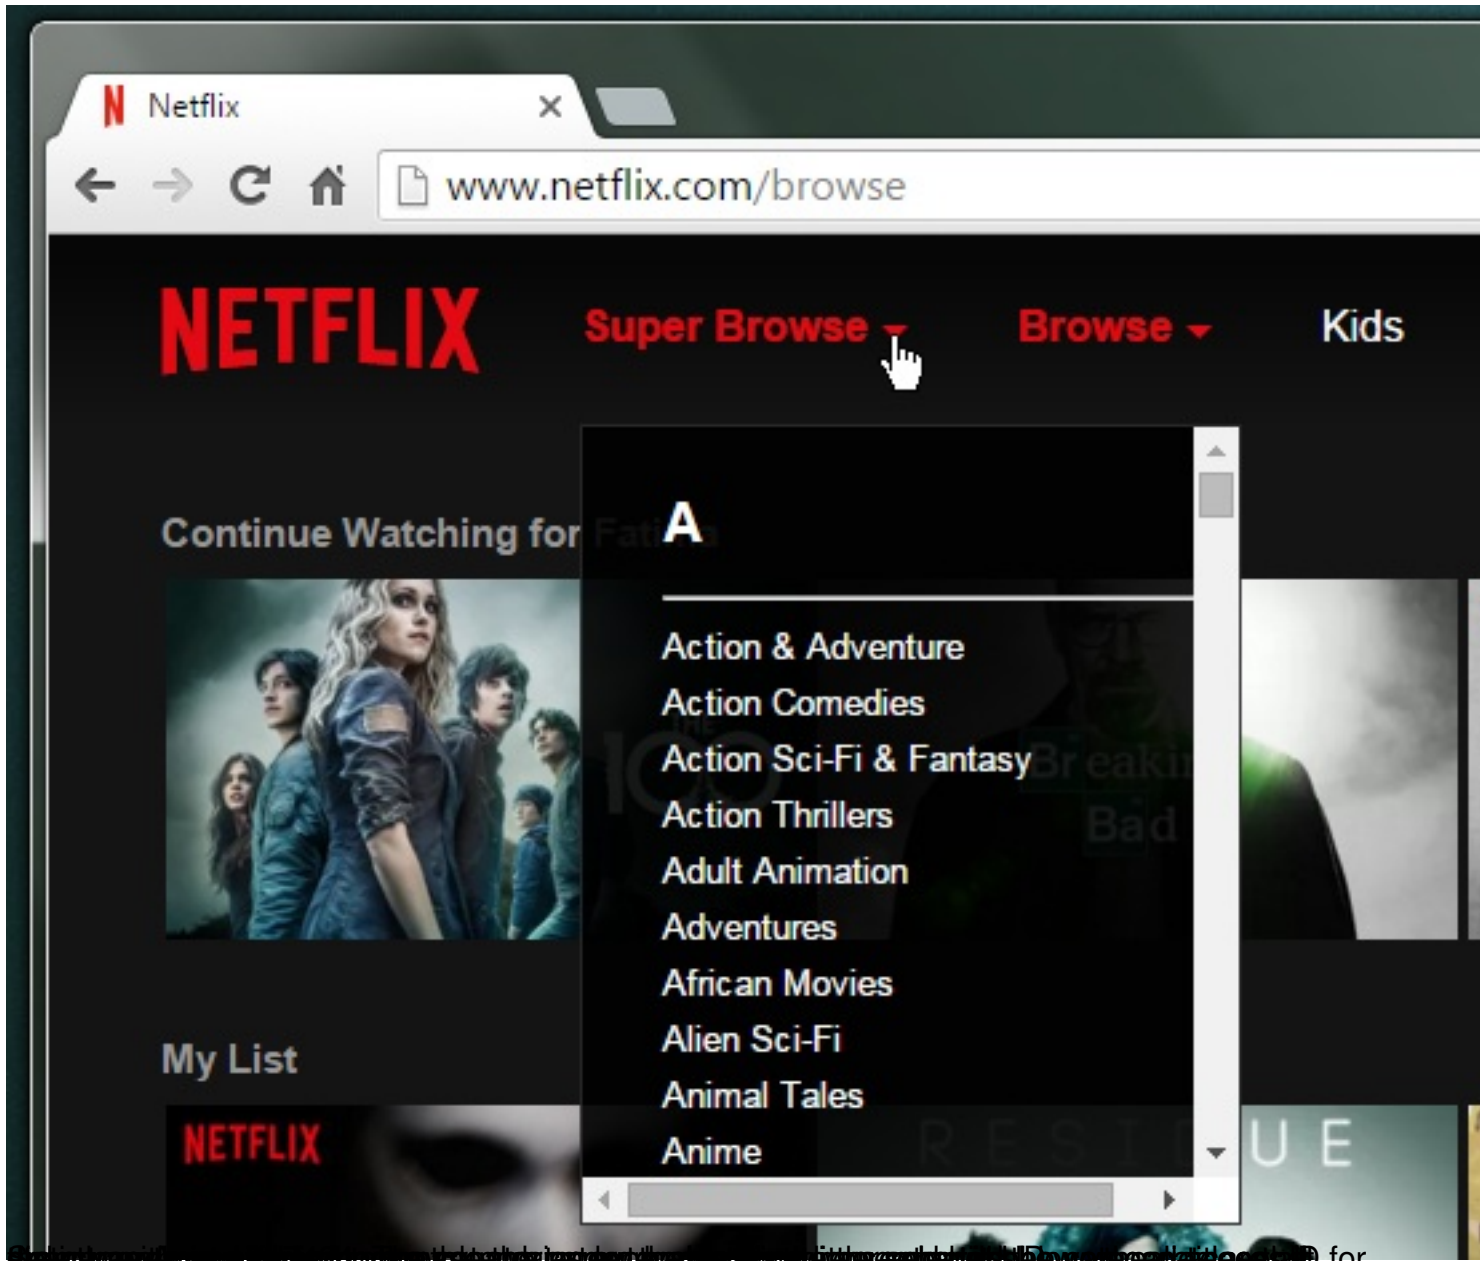

Netflix has more content than immediately meets the eye. If you open the 'Browse' drop-down you see a rather limited choice and some truly odd genres listed under it. For anyone new to Netflix, and given its recent expansion there's probably a lot of us, Netflix has what are called 'hidden categories'. These categories aren't directly accessible from the 'Browse' drop-down but they offer a genre classified look at Netflix's lineup. **Netflix Super Browse** is a Chrome extension that lets you access the hidden categories as easily as you can the default ones.

Install Netflix Super Browse and refresh Netflix. Next to the 'Browse' drop-down you will see a new Super Browse drop-down. If you don't see it right away, refresh the page a few more times (the extension is still in Beta). The drop-down reveals an alphabetical list of all the genres Netflix has shows and movies for.