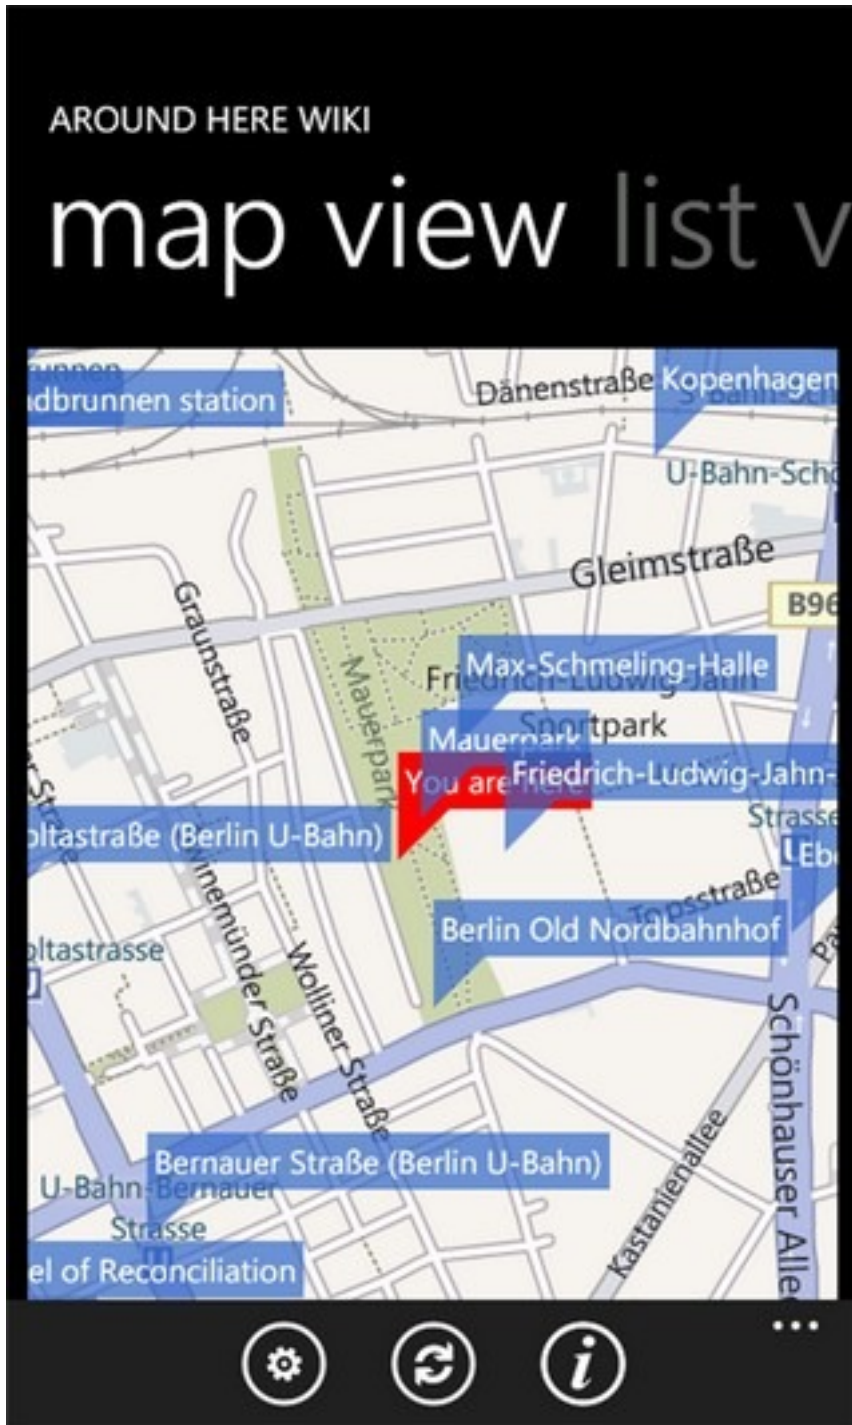

There is an explorer in all of us. No matter how much of a geek you are, every once in a while, you feel the need to just go out there and enjoy the real world. So if you want to go on a trek and are looking to find some interesting places near you, technology can help you with that too. If you have a [Windows Phone 7](#) device, you can use **Around You Wiki**, a new, handy app that will not only point out noteworthy places near your current location, but also give an introductory article about each.

AROUND HERE WIKI

map view list v

Berlin Old Nordbahnhof

The old Berlin Nordbahnhof was a short-lived passenger railway terminus in Berlin, Germany. It was situated in Prenzlauer Berg, close to the borders with Gesundbrunnen, in the area of the "Mauerpark". (...)

[More on Wikipedia](#)

Settings, Refresh, Info, and More icons

Source: [https://www.wikipedia.org/wiki/Berlin_Nordbahnhof](#)

[Read more](#)